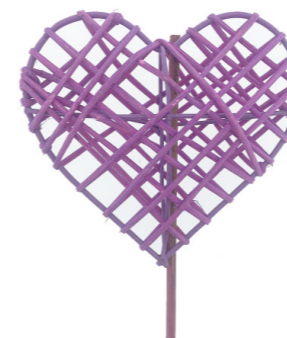

### Heart Willow

Red / on sharp stick 14 cm.

Master carton  
240 pieces  
Plastic bag  
40 pieces

Diameter  
8 cm  
Height  
8 cm

[GO TO WEBSITE](#)

Art. no: 290.0640