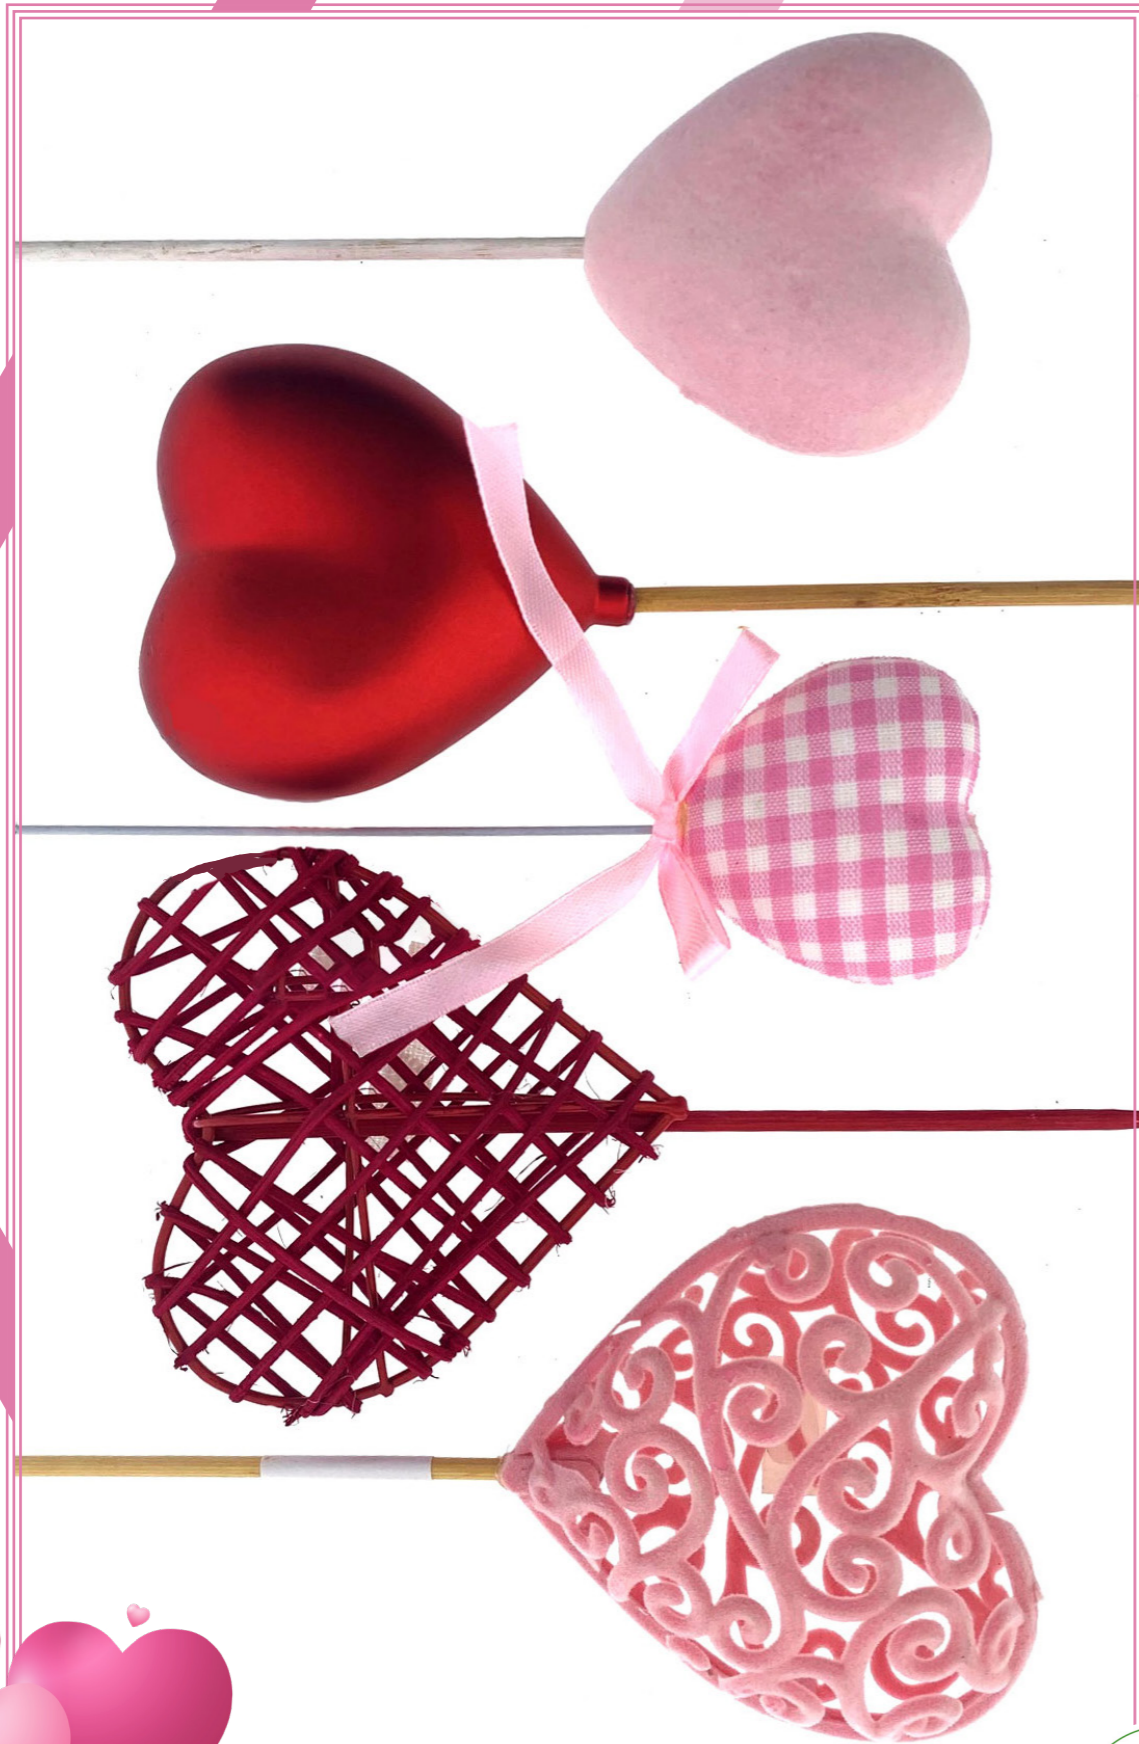

**Heart fabrics-ribbon**

White-Lila / on stick 15 cm.

Master carton  
936 pieces  
Plastic bag  
36 pieces

Diameter  
4,5 cm

[GO TO WEBSITE](#)

Art. no: 290.1180